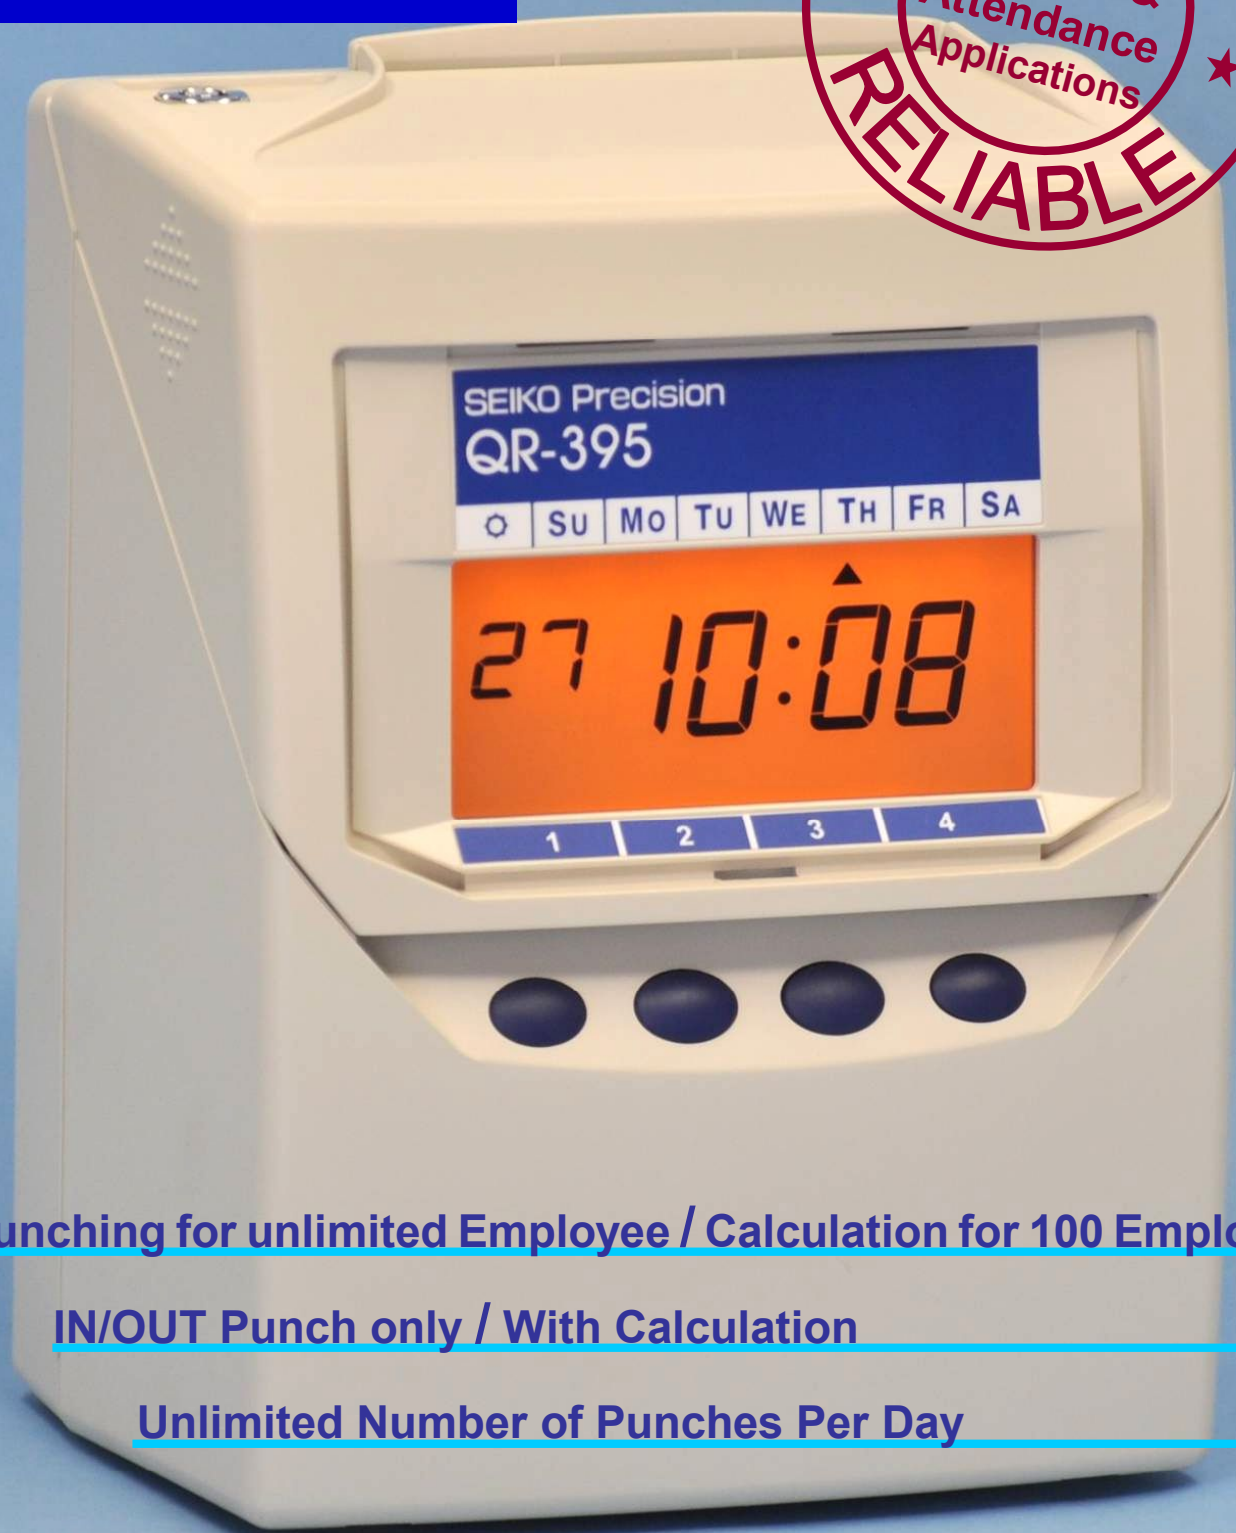

QUARTZ TIME RECORDER

QR-395

Punching for unlimited Employee / Calculation for 100 Employee

IN/OUT Punch only / With Calculation

Unlimited Number of Punches Per Day

SEIKO Precision

Reliability as Standard, Versatility on Demand

General Specifications

- Clock: Digital (date and time) with LCD Back Light
- Accuracy: Monthly accuracy better than +/- 15 sec. (at ordinary temperature)
- Printing Color: Mono color (Black)
- Power: 120VAC 50/60Hz 0.3A
220-240VAC 50/60Hz, 0.17A
- Dimensions (W x H x D) 160 x 205 x 128 mm (6-3/10 x 8 x 5 in.)
- Weight: Approx 1.5 kg (3.3 lb)